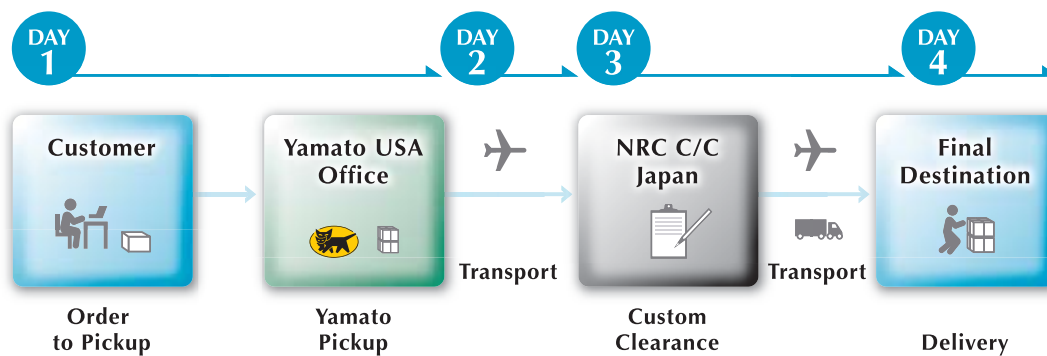

Cat's Runner

4-day D2D delivery service.

Transportation system of the Yamato Group will delivery all packages sent from Canada and the U.S. to anywhere in Japan in 4 days from the shipment date. With our door to door service and our reasonably priced services, the total moving charges will be sure to be reduced by using our plans.

Delivery from North America to anywhere in Japan in just 4 days

Save on total moving charges

Cat's Runner is Yamato's new door-to-door air freight express service to Japan. We deliver your freight from North America and Canada right to the consignee's doorstep. Our rates cover pickup, in-house expedited customs clearance and door-to-door delivery.

Fast, Speedy Service

Cat's Runner is available to all cities in Japan. With our door-to-door service, your freight will be delivered as fast as possible—four business days transit time from North America and Canada to anywhere in Japan.

Optimize Your Logistics Chain

Cat's Runner offers you the opportunity to optimize your logistics chain by improving lead-time and efficiency, and reducing costs.

Quality Assurance/Proactive Communication